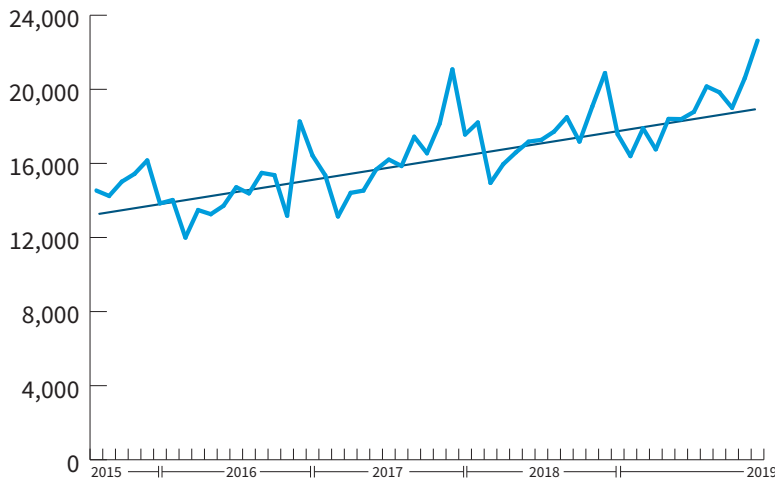

PEOPLE ASSISTED, FOOD PANTRY NETWORK

People Assisted

22,632

8.4%

more people assisted than November 2018

AGES OF PEOPLE ASSISTED

Food Redistribution

Over-sized & Past-Date