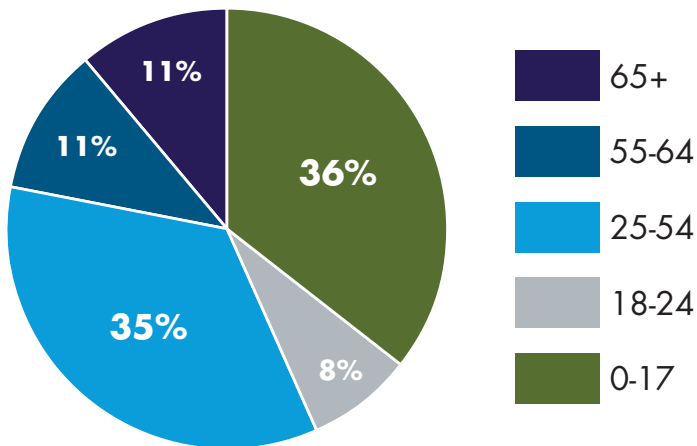

PEOPLE ASSISTED, FOOD PANTRY NETWORK

People Assisted

22,632

8.4%

more people assisted than November 2018

AGES OF PEOPLE ASSISTED

Food Redistribution

Over-sized & Past-Date