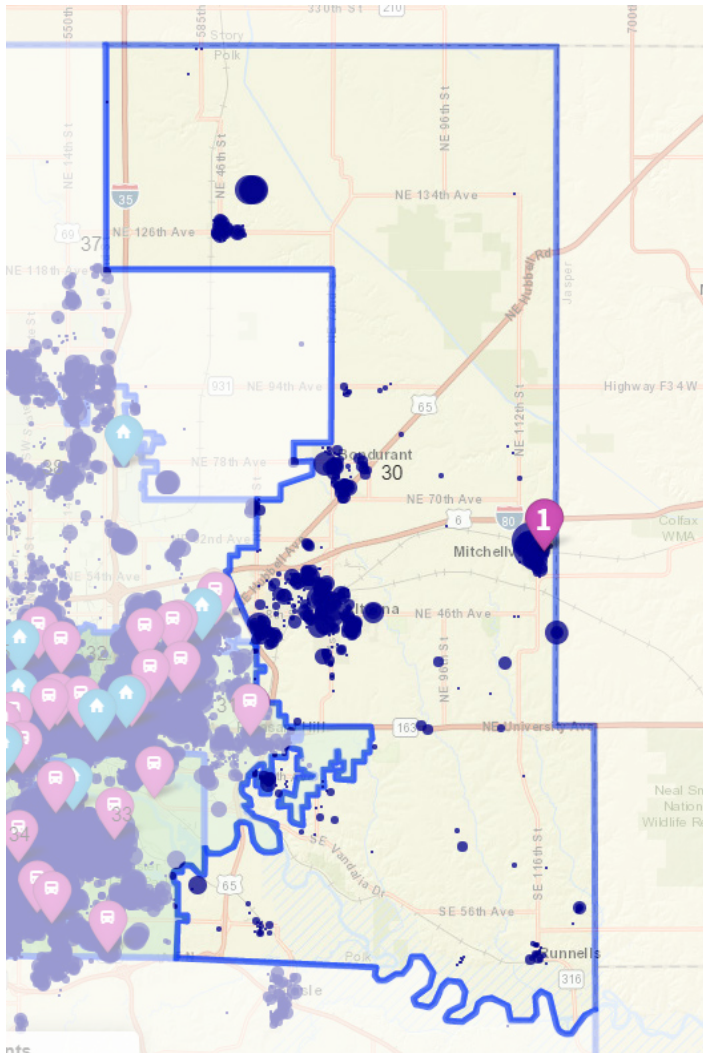

Mobile Food Pantry Locations — 1. Mitchellville Christian Church (no longer active)

HOUSE DISTRICT 30 FY19 STATISTICS

(July 1, 2018 - June 30, 2019)

1,193

people assisted (unduplicated)

3%

of all residents used a DMARC food pantry

39%

of pantry visitors were enrolled in Food Assistance (SNAP)

3.1

average number of times a household used a food pantry

AGE

INCOME

RACE