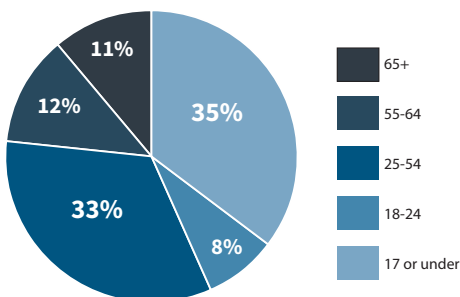

Mobile Food Pantry Locations — 1. Mitchellville Christian Church (no longer active)

HOUSE DISTRICT 30 FY19 STATISTICS

(July 1, 2018 - June 30, 2019)

1,193

people assisted (unduplicated)

3%

of all residents used a DMARC food pantry

39%

of pantry visitors were enrolled in Food Assistance (SNAP)

3.1

average number of times a household used a food pantry

AGE

INCOME

RACE