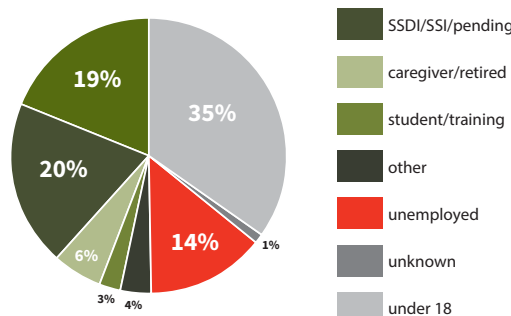

Mobile Food Pantry Locations — 1. Mitchellville Christian Church (no longer active)

HOUSE DISTRICT 30 FY19 STATISTICS

(July 1, 2018 - June 30, 2019)

1,193

people assisted (unduplicated)

3%

of all residents used a DMARC food pantry

39%

of pantry visitors were enrolled in Food Assistance (SNAP)

3.1

average number of times a household used a food pantry

AGE

INCOME

RACE