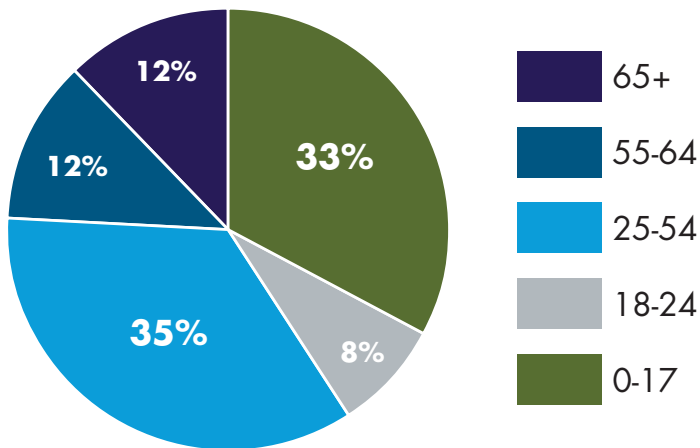

PEOPLE ASSISTED, FOOD PANTRY NETWORK

AGES OF PEOPLE ASSISTED

People Assisted

18,856

5.4%

more people assisted than February 2019

Food Redistribution

Partner Organizations

Des Moines Catholic Worker
• 1,031 food items

Backpack Programs

Senior Backpack Program
• 547 food items
WesleyLife Senior Backpacks
• 560 food items

Schools

FOCUS
• 695 food items
SCAVO
• 794 food items
Jesse Franklin Taylor
• 725 food items