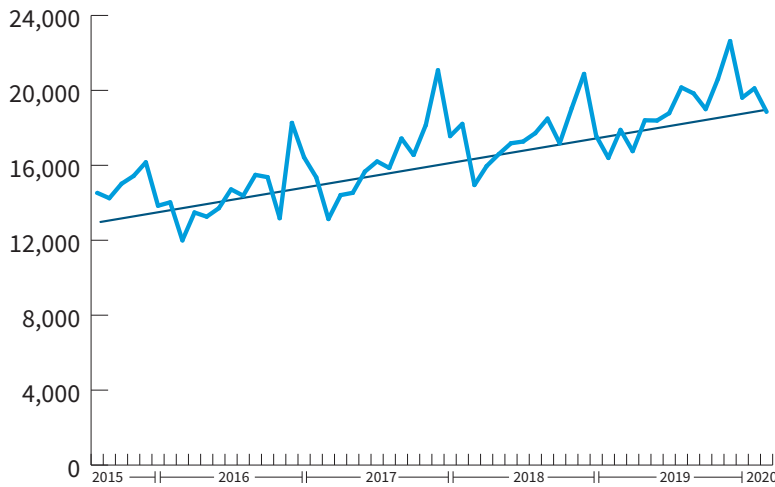

PEOPLE ASSISTED, FOOD PANTRY NETWORK

AGES OF PEOPLE ASSISTED

People Assisted

18,856

5.4%

more people assisted than February 2019

Food Redistribution

Partner Organizations