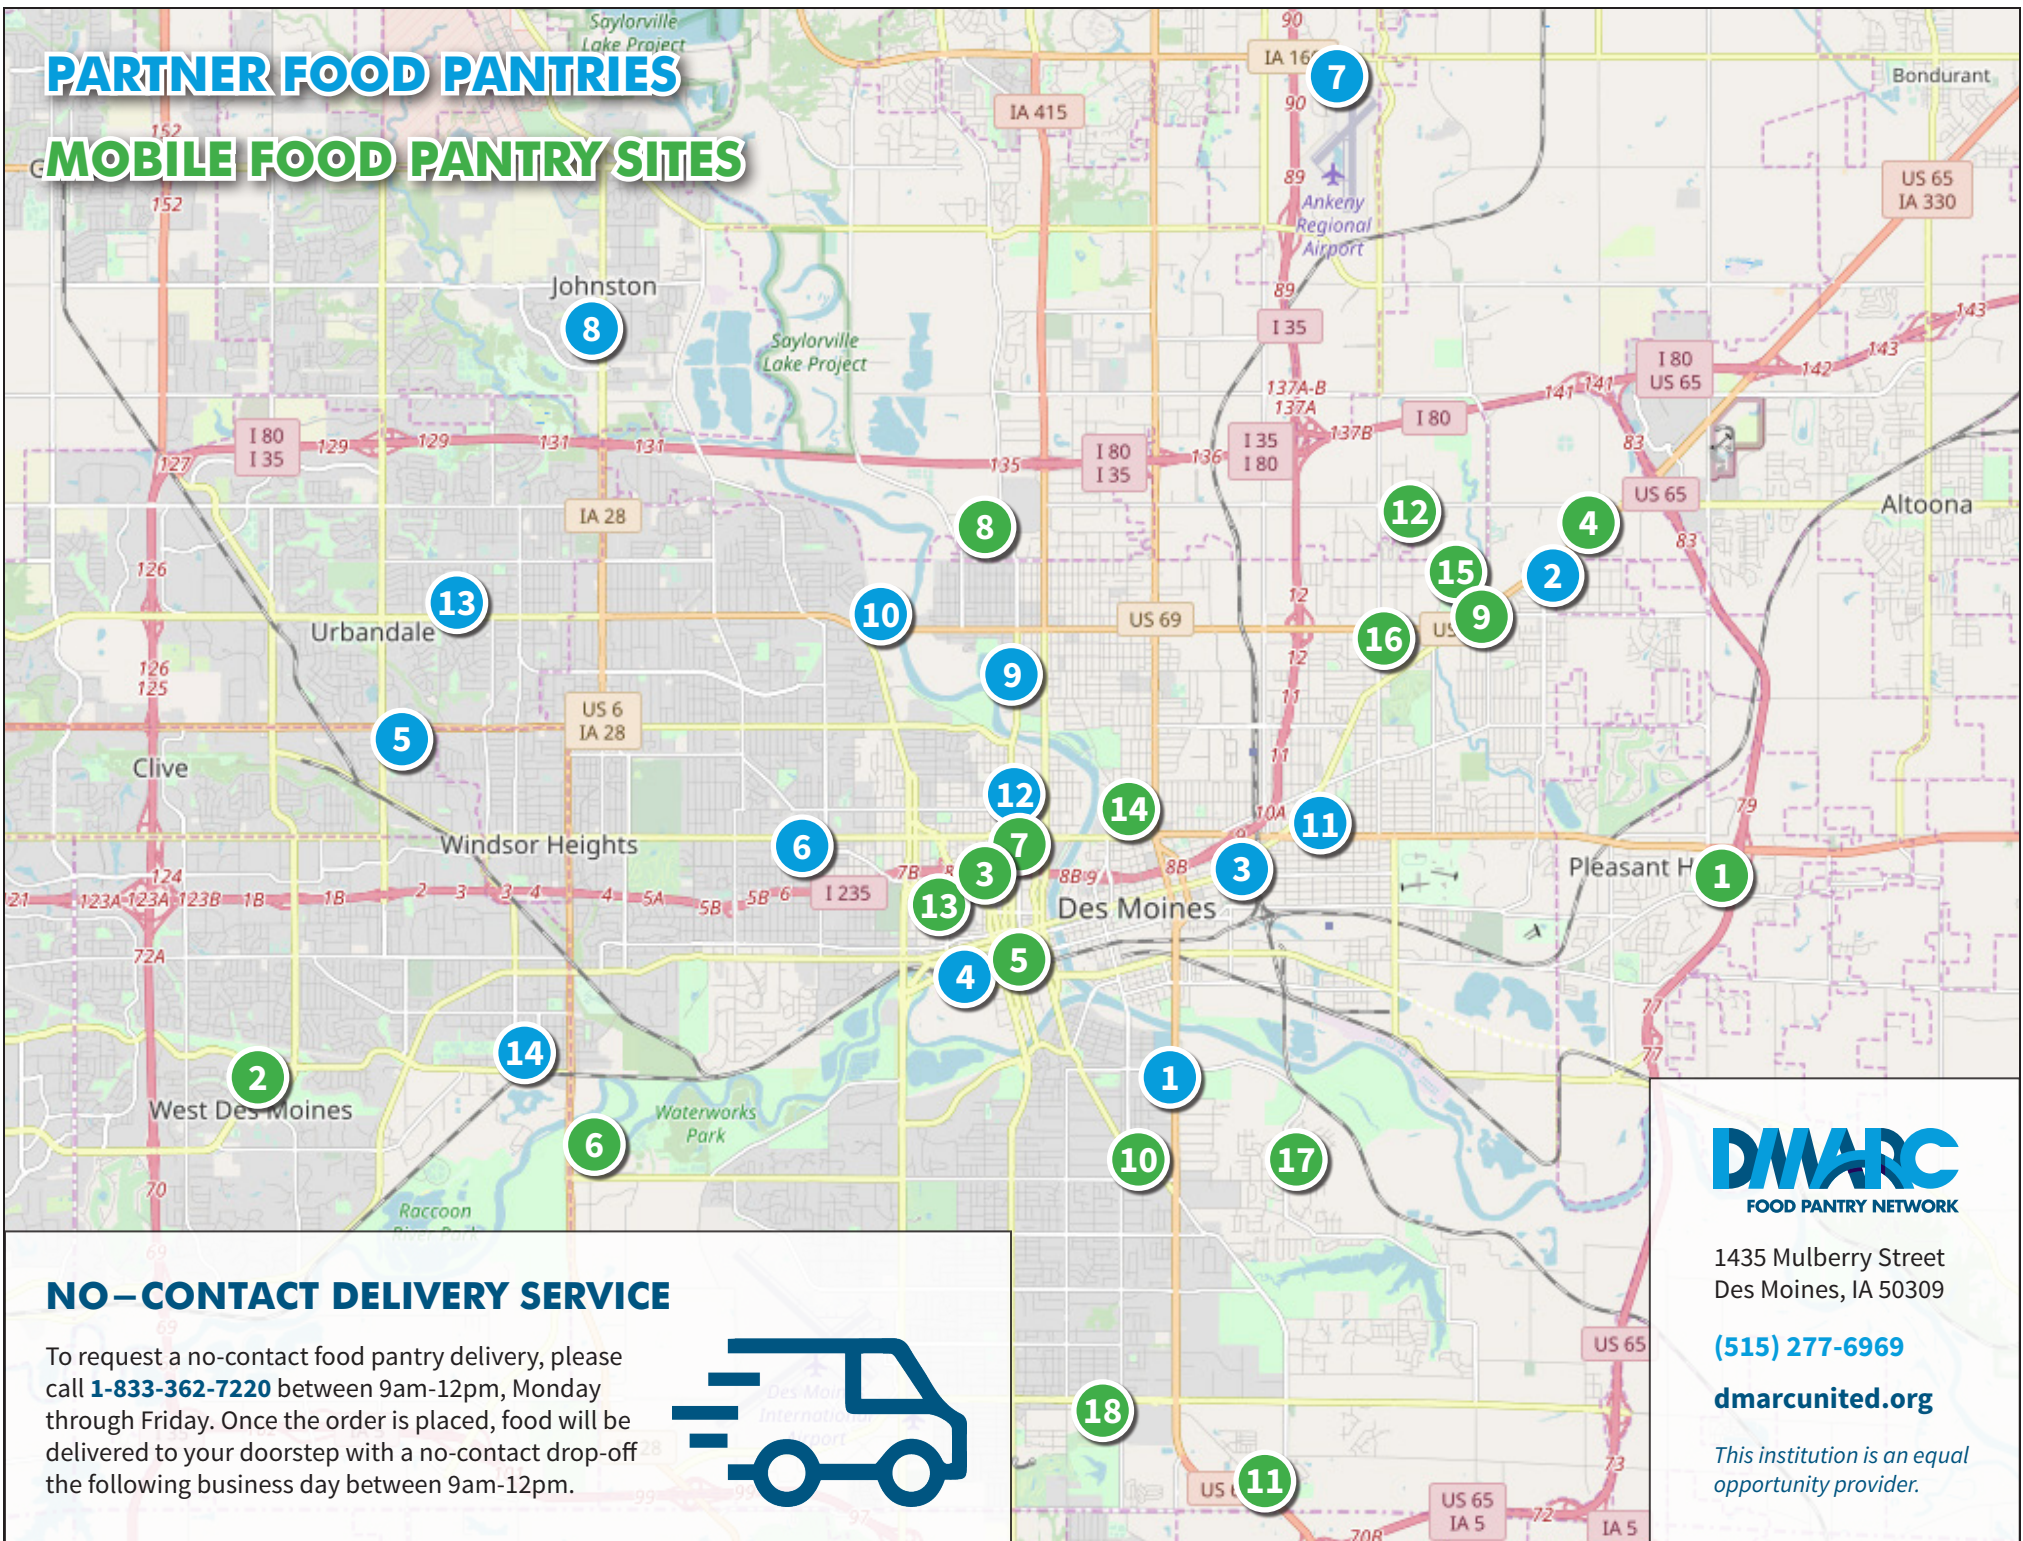

PARTNER FOOD PANTRIES

MOBILE FOOD PANTRY SITES

NO-CONTACT DELIVERY SERVICE

To request a no-contact food pantry delivery, please call **1-833-362-7220** between 9am-12pm, Monday through Friday. Once the order is placed, food will be delivered to your doorstep with a no-contact drop-off the following business day between 9am-12pm.

DMARC MOBILE FOOD PANTRY SITES

- 1 Canterbury Heights**
755 NE 56th Street
Pleasant Hill, IA 50327
- 2 Chapel Ridge West**
210 S 41st Street
West Des Moines, IA 50265
- 3 Corinthian Baptist Church**
814 School Street
Des Moines, IA 50309
- 4 The Crest at Baker Creek**
4560 Hubbell Avenue
Des Moines, IA 50317
- 5 DART Central Station**
620 Cherry Street
Des Moines, IA 50309
- 6 Deer Ridge Apartments**
6009 Creston Avenue
Des Moines, IA 50321
- 7 Evelyn K. Davis Center**
1171 7th Street
Des Moines, IA 50310
- 8 Highland Park Christian Church**
4260 NW 6th Drive
Des Moines, IA 50313
- 9 Hilltop Apartments**
3720 E Douglas Avenue
Des Moines, IA 50317
- 10 Howe Elementary School**
2900 Indianola Avenue
Des Moines, IA 50315
- 11 Lyn Crossing Apartments**
2000 Meadow Chase Lane
Des Moines, IA 50320
- 12 Norwoodville Senior Center**
3077 NE 46th Avenue
Des Moines, IA 50315
- 13 Oakridge Neighborhood**
1401 Center Street
Des Moines, IA 50309
- 14 Our Lady of the Americas**
1271 E 9th Street
Des Moines, IA 50316
- 15 Parkside East**
3560 E Douglas Avenue
Des Moines, IA 50317
- 16 Primary Health Care (PHC) East Side Clinic**
3509 E 29th Street
Des Moines, IA 50317
- 17 River Woods Elementary**
3000 SE 22nd Street
Des Moines, IA 50320
- 18 South Suburban YMCA**
401 E Army Post Road
Des Moines, IA 50315

Please note: pantry open hours vary. Please visit dmarcunited.org/food/pantry-locations for the most up-to-date schedules.