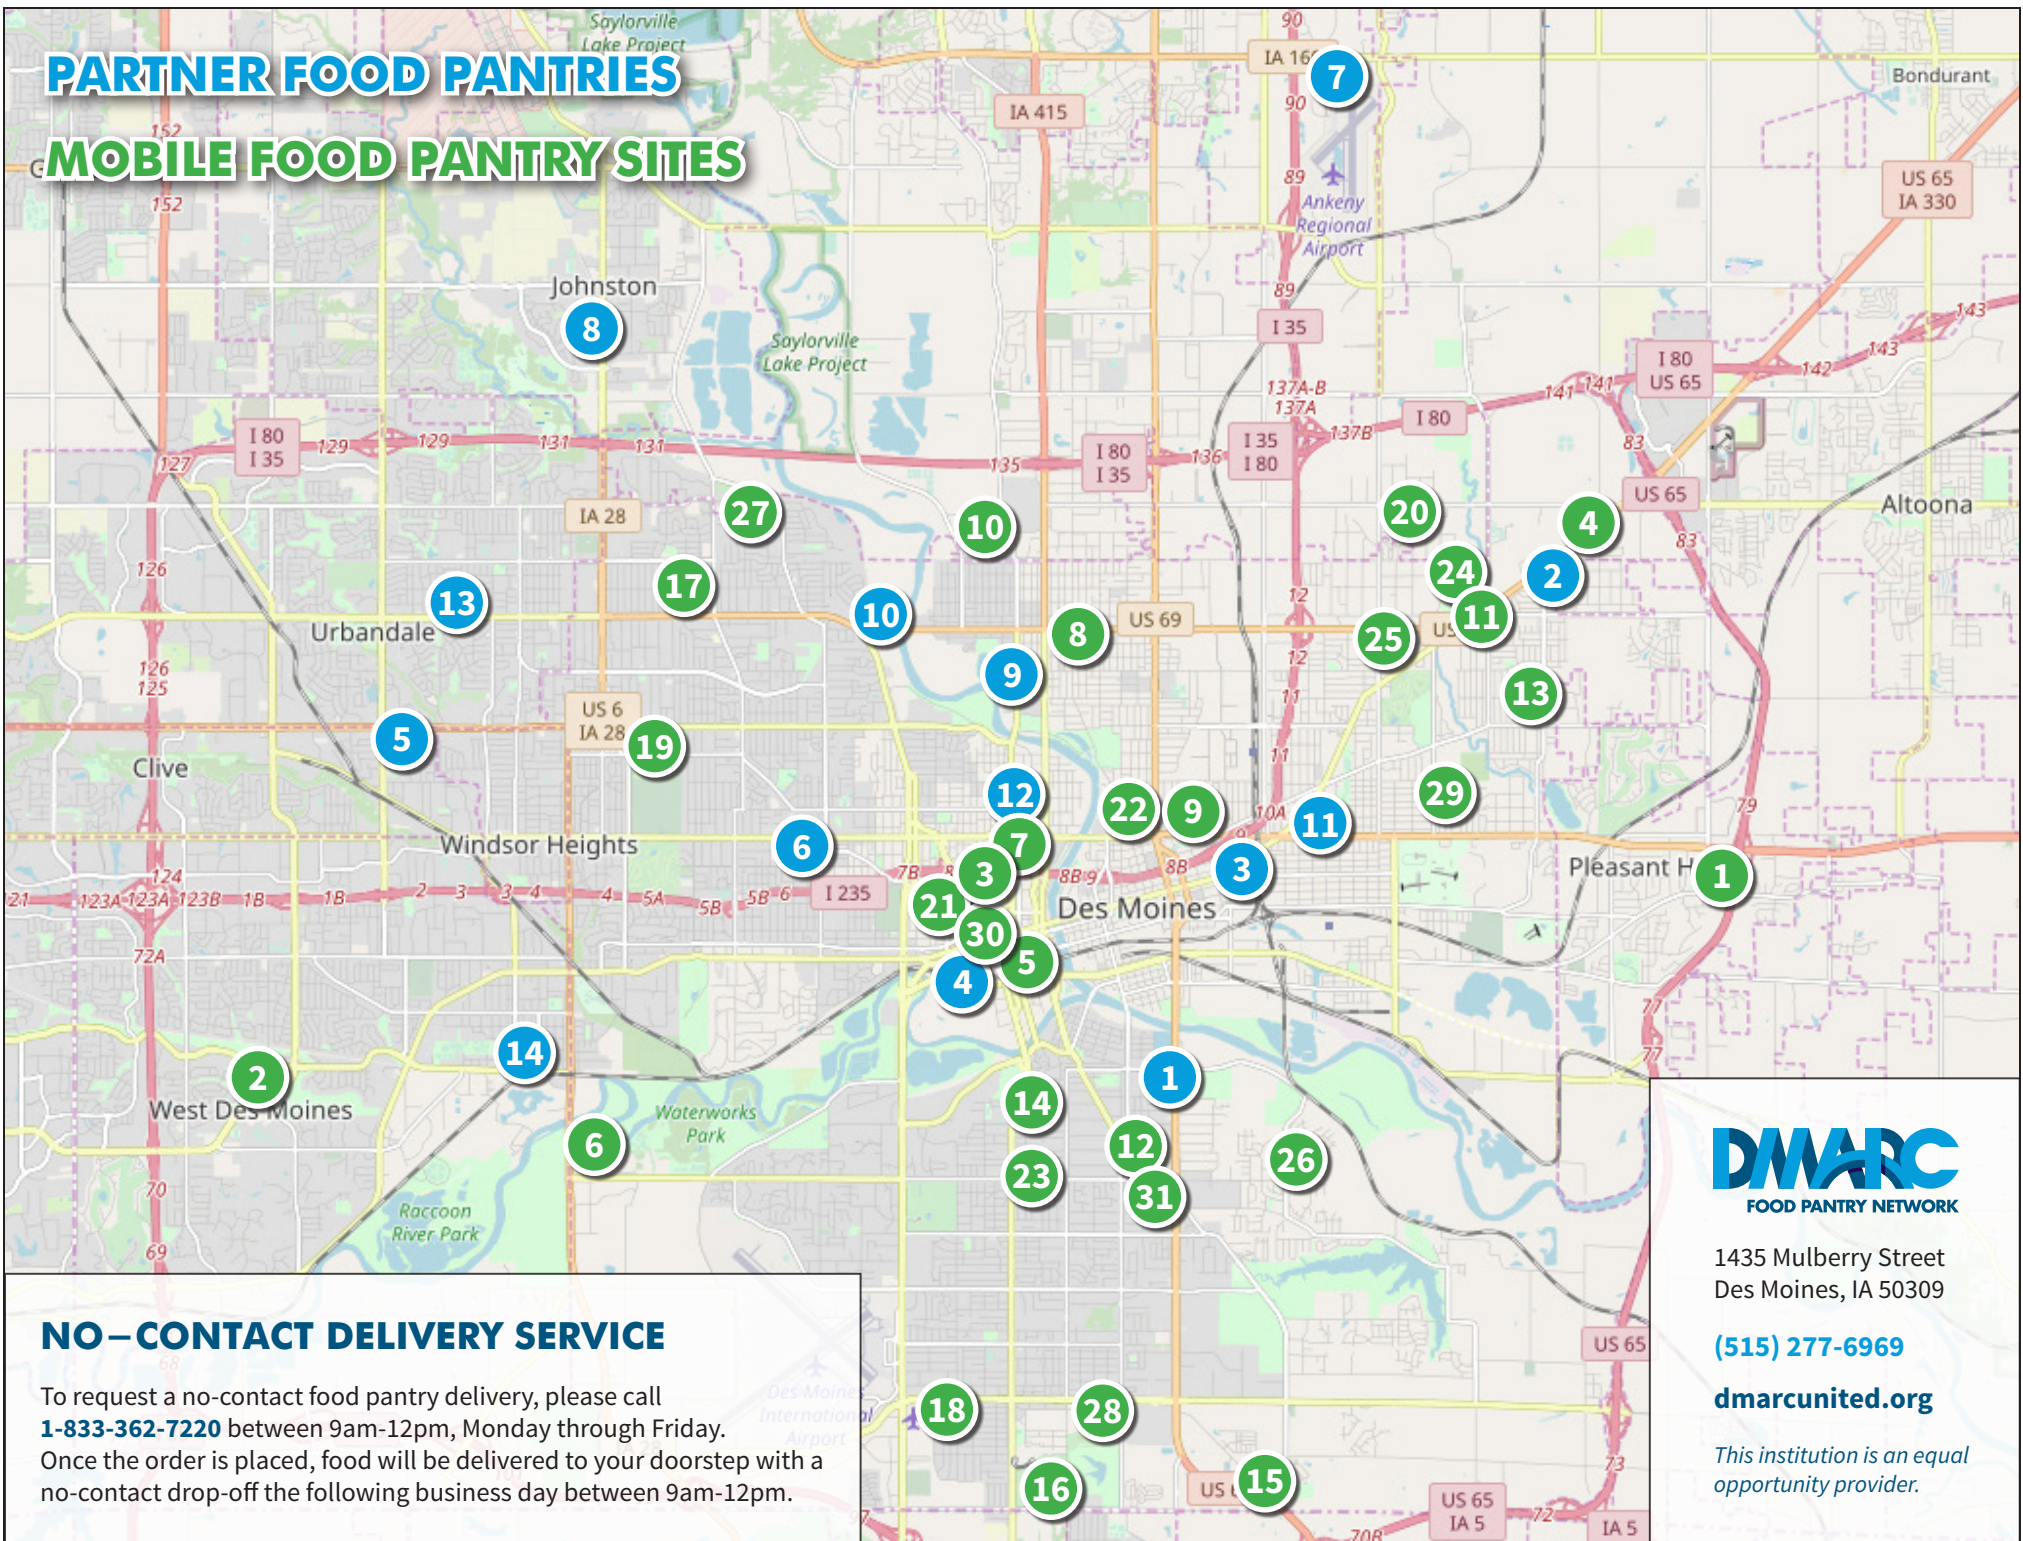

PARTNER FOOD PANTRIES

MOBILE FOOD PANTRY SITES

NO-CONTACT DELIVERY SERVICE

To request a no-contact food pantry delivery, please call **1-833-362-7220** between 9am-12pm, Monday through Friday. Once the order is placed, food will be delivered to your doorstep with a no-contact drop-off the following business day between 9am-12pm.

Please note: pantry open hours vary. Please visit dmarcunited.org/food/pantry-locations for the most up-to-date schedules.