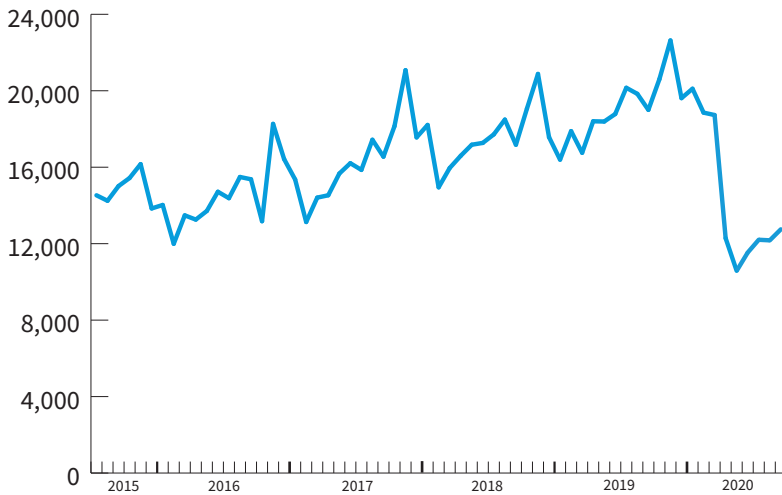

People Assisted, DMARC Food Pantry Network

People Assisted

12,749

4.7%

more people assisted than August 2020

Food Assistance (SNAP) and DMARC Food Pantry Network Usage

For the months April-September, the average monthly Food Assistance benefit increased by 51%. In September, \$10.8 million in benefits were issued in Polk County.