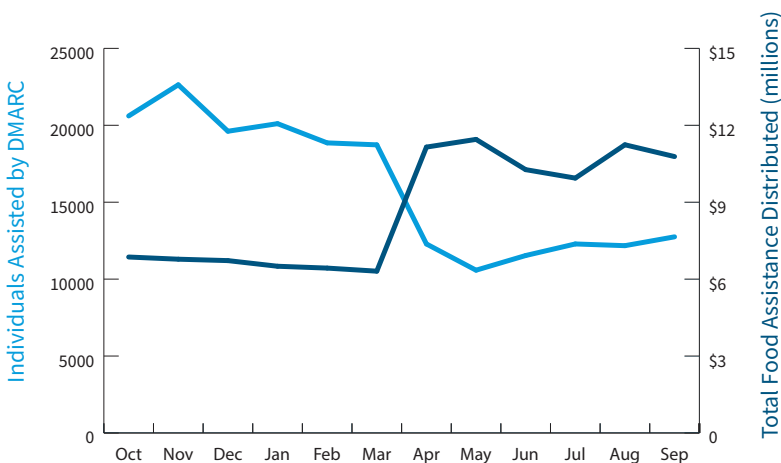

Food Assistance (SNAP) and DMARC Food Pantry Network Usage

For the months April-September, the average monthly Food Assistance benefit increased by 51%. In September, $10.8 million in benefits were issued in Polk County.

Food Assistance and DMARC pantry use, Polk County, IA