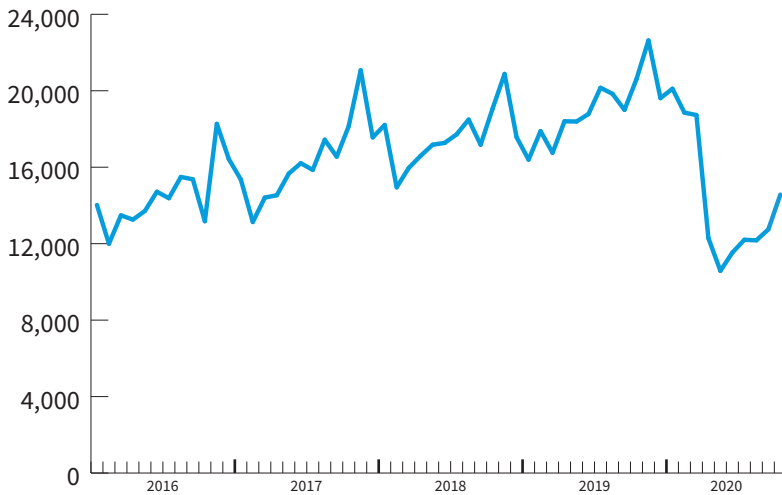

People Assisted, DMARC Food Pantry Network

People Assisted

14,566

14.3%

more people assisted than September 2020

Food Assistance (SNAP) and DMARC Food Pantry Network Usage

For the months April-October, the average monthly Food Assistance benefit increased by 51%. In October, \$10.9 million in benefits were issued in Polk County.