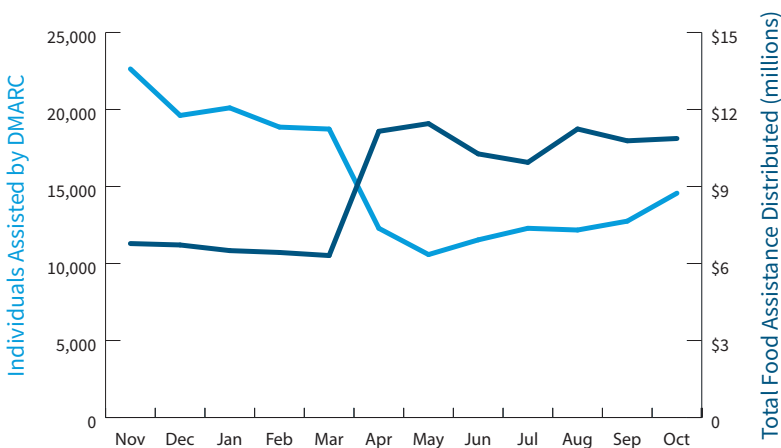

Food Assistance (SNAP) and DMARC Food Pantry Network Usage

For the months April-October, the average monthly Food Assistance benefit increased by 51%. In October, $10.9 million in benefits were issued in Polk County.

Food Assistance and DMARC pantry use, Polk County, IA