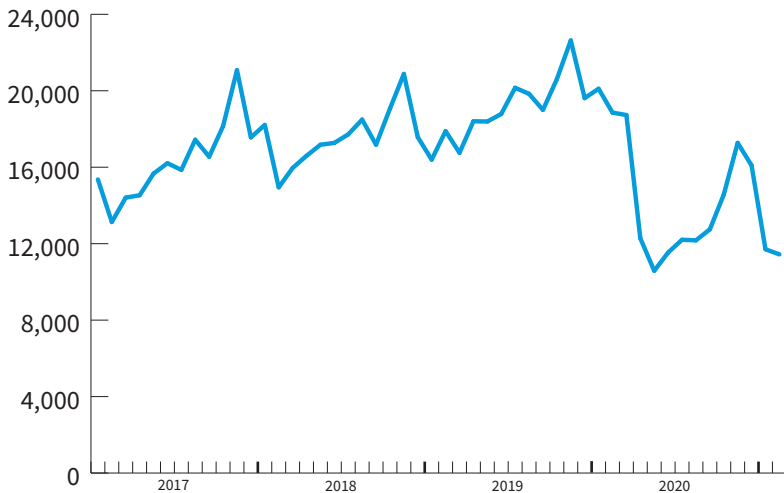

People Assisted, DMARC Food Pantry Network

People Assisted

11,440

2.3%

fewer people assisted than January 2021

Food Assistance (SNAP) and DMARC Food Pantry Network Usage

In February 2021, \$11.9 million in Food Assistance was issued in Polk County to 57,707 individuals. The average monthly Food Assistance benefit for an individual in Polk County increased by 82% between February 2020 and February 2021, for three primary reasons:

- since April 2020, all recipients of Food Assistance have been receiving the maximum benefit amount
- in October 2020, benefits increased by 5% after an annual USDA recalculation of food costs
- in January 2021, benefits increased by 15% thanks to the December COVID relief package