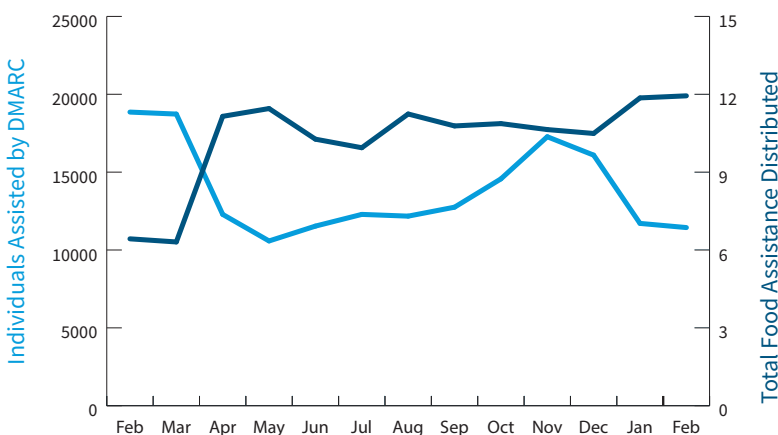

Food Assistance (SNAP) and DMARC Food Pantry Network Usage

In February 2021, $11.9 million in Food Assistance was issued in Polk County to 57,707 individuals. The average monthly Food Assistance benefit for an individual in Polk County increased by 82% between February 2020 and February 2021, for three primary reasons:

- since April 2020, all recipients of Food Assistance have been receiving the maximum benefit amount
- in October 2020, benefits increased by 5% after an annual USDA recalculation of food costs
- in January 2021, benefits increased by 15% thanks to the December COVID relief package

Food Assistance and DMARC pantry use, Polk County, IA